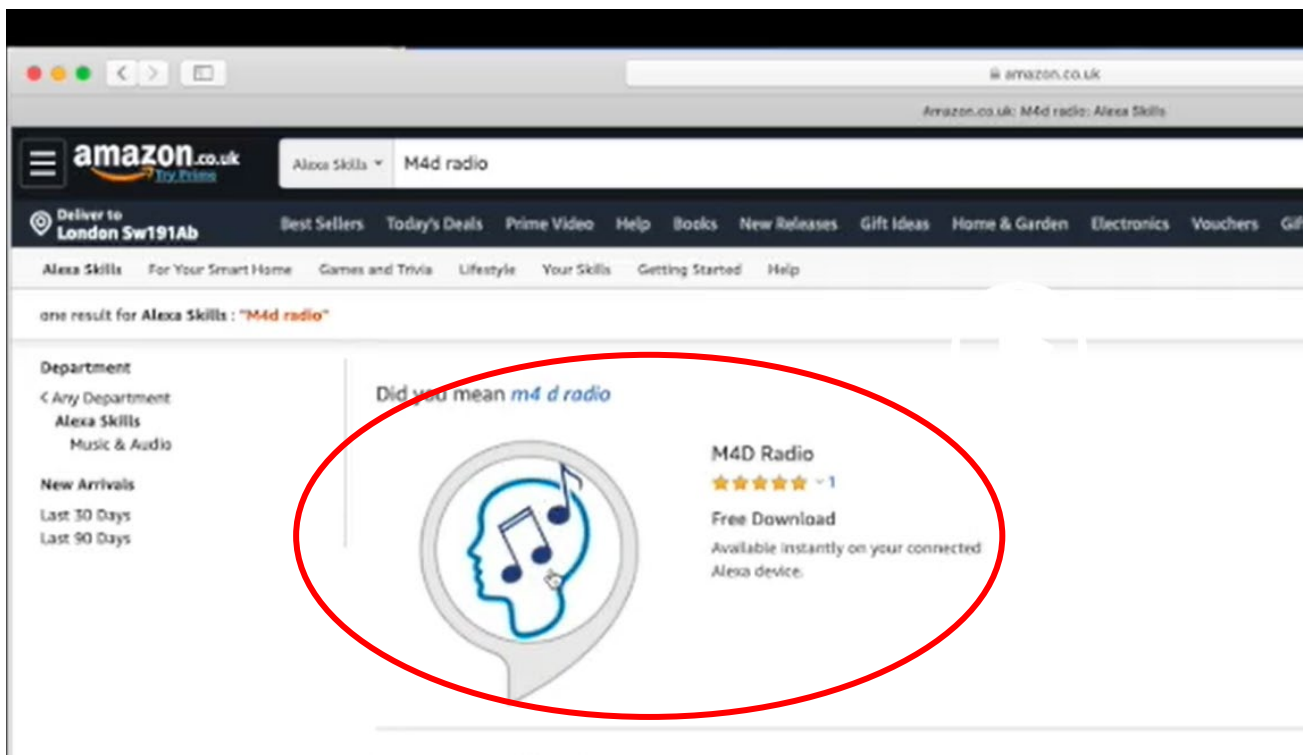

How to enable the m4d Radio Alexa skill

1. Go to amazon.co.uk and search, under Alexa skills, for m4d Radio

2. You'll be shown the Alexa m4d Radio skills icon

3. Click the icon and you'll be given the opportunity to sign in or, if you've already signed in, to enable the skill. It will then be enabled on all your associated Alexa devices.
4. To play m4d Radio on Alexa – say "Alexa open m4d Radio". You can choose by era or decade, or mix.