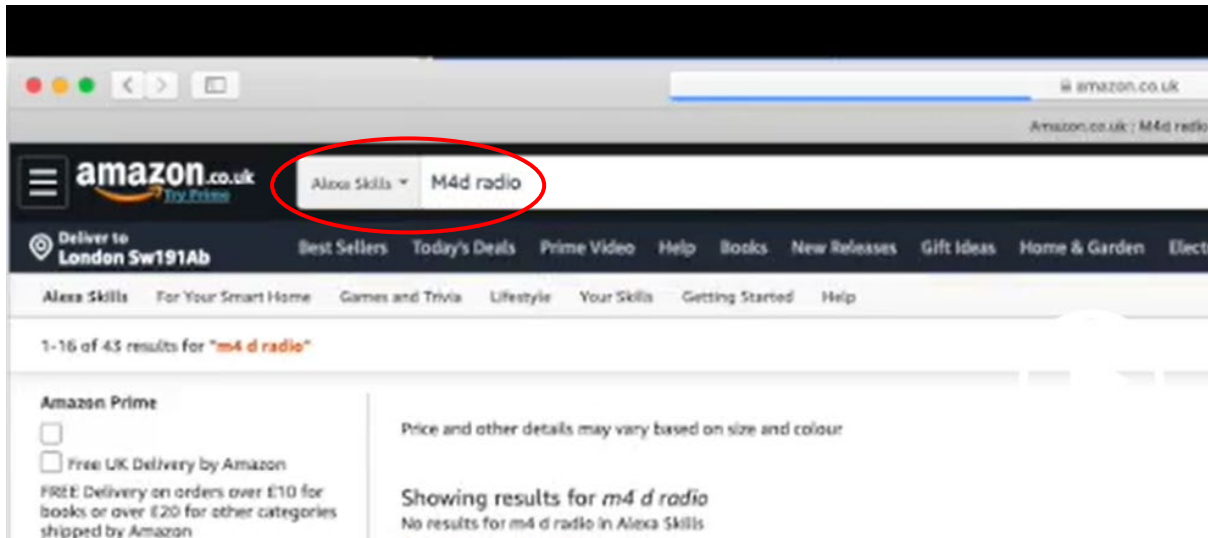

How to enable the m4d Radio Alexa skill

1. Go to amazon.co.uk and search, under Alexa skills, for m4d Radio

2. You'll be shown the Alexa m4d Radio skills icon

3. Click the icon and you'll be given the opportunity to sign in or, if you've already signed in, to enable the skill. It will then be enabled on all your associated Alexa devices.
4. To play m4d Radio on Alexa – say "Alexa open m4d Radio". You can choose by era or decade, or mix.